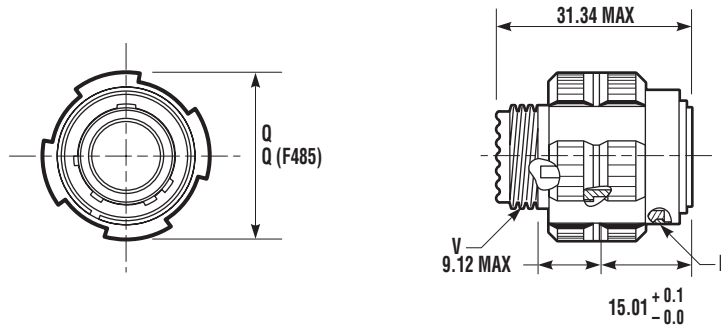

SCP TV06RW ☺ JD38999/26W ☺  
 SCP TVS06RF JD38999/26F  
 SCP TVS06RB  
 SCP TVS06RK JD38999/26K  
 SCP TVS06RS JD38999/26S  
 Straight plug

Shell size		B thread Class 2A 0.1P-0.3L-TS (inches)	Q Max (mm)	V thread metric (mm)	Q (F485)* (mm)
MIL-DTL-38999 Series III	SCP TV				
A	9	.6250	21.82	M12x1-6g	21.1
B	11	.7500	24.62	M15x1-6g	23.8
C	13	.8750	28.98	M18x1-6g	28.2
D	15	1.0000	32.16	M22x1-6g	31.4
E	17	1.1875	35.33	M25x1-6g	36.5
F	19	1.2500	38.10	M28x1-6g	39.3
G	21	1.3750	41.28	M31x1-6g	42.5
H	23	1.5000	44.45	M34x1-6g	45.3
J	25	1.6250	47.63	M37x1-6g	48.4